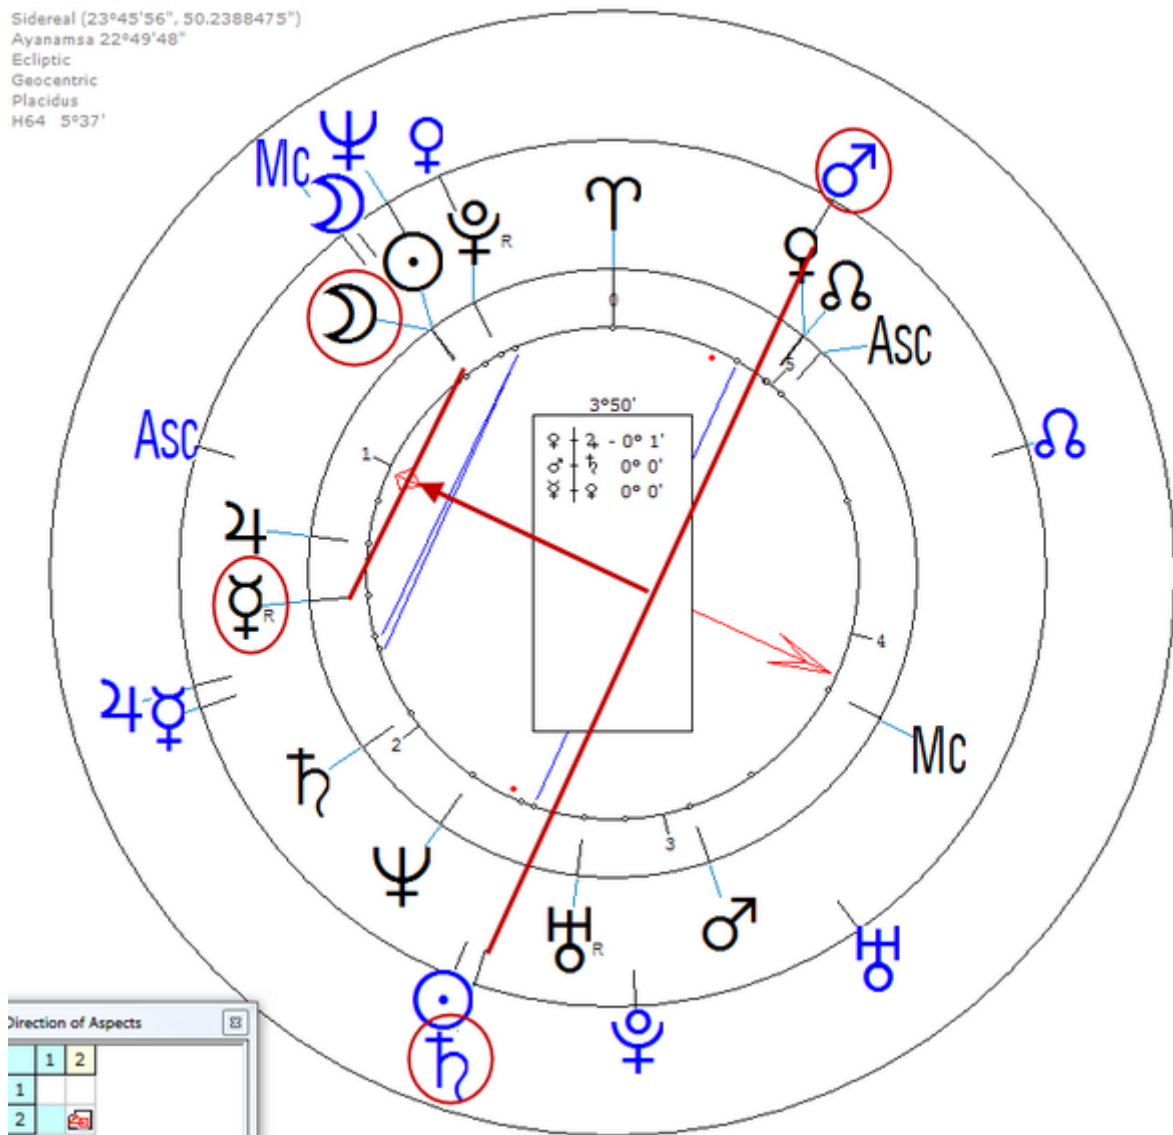

Noschese, Alighiero

25 November 1932 at 07:00 (= 07:00 AM)Naples, Italy, 40n51, 14e17
Italian TV impersonator and actor.

<https://www.astro.com/astro-databank/Noschese,_Alighiero>

On 3 December 1979, at the top of his career, Noschese shot himself while under care for clinical depression in Rome.

Progressed Lunar Return (Harmonic 64)

Lunar σ/h = D_n/f_n

Lunar D/f = σ_n/h_n

Noschese, Alighiero
25 November 1932 Fri 7:00 (GMT+1) 40n51 14e17
Naples, Italy
Sidereal (23°45'56", 50.2388475")
Ayanamsa 22°49'48"
Ecliptic
Geocentric
Placidus
H64 5°37'